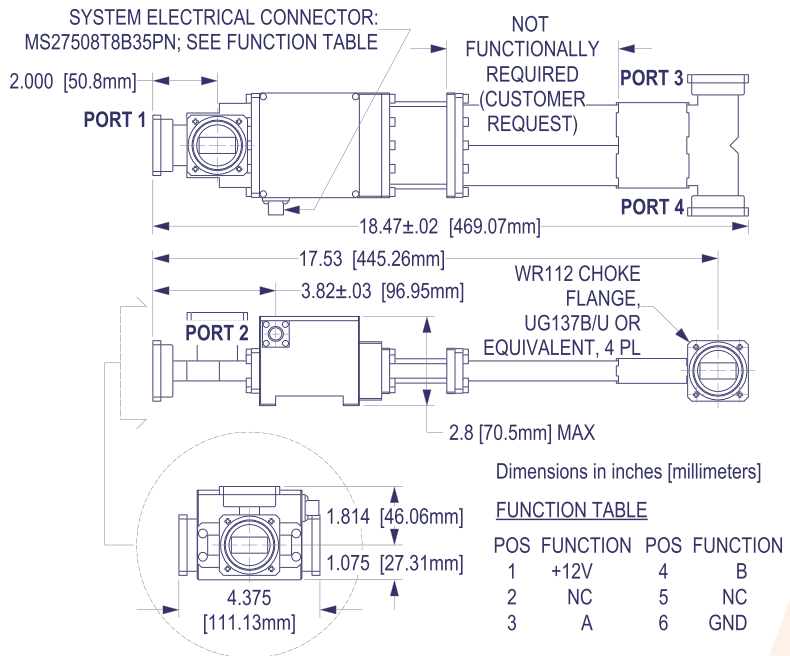

Outline Drawing

Sample of programs supported by MAG as OEM:

- APQ-164 B-1B ORS
- APQ-181 B-2
- APS-143 CP-140 Imaging
- APY-1/2 E-3 AWACS
- AR320 3D Air Defense
- ARTS-V1 / CLPS
- ARTS-V2
- ASARS-2 Synthetic Aperture
- ARSR-4 FAA Long Range
- ASTOR
- DWSR-2501C Doppler Weather
- Global Hawk Synthetic Aperture
- I-15/23 Reflectarray
- I-30 Simulator
- MPN-14K Landing Control
- PAAS Test Range
- Princeton Plasma Physics Laboratory
- RAC 3D Air Defense
- Skyshield 35 Air Defense
- Smart-L 3D Air Defense
- SPN-35C Approach Control
- SPQ-9B Surveillance / Tracking
- TPAAS Test Range
- TRS-3D Multimode
- TRS22XX 3D Air Defense
- ZPQ-1 Predator TESAR

MAG DMSMS program support:

- MPQ-64 Sentinel SHORAD
- APY-1/2 E-3 AWACS
- BMEWS / PAVE PAWS
- HAWK
- SPN-35C Approach Control
- MSQ-T43 MTE System

All photos MAG, except front header USN. The use of images and references to programs does not imply endorsement of or by MAG or the rights holders or program offices.