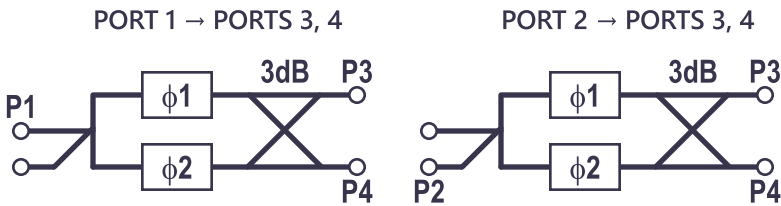

Ferrite Waveguide Multiplexer

MODE 1

MODE 2

MODE 3

Outline Drawing

Sample of programs supported by MAG as OEM:

- APQ-164 B-1B ORS
- APQ-181 B-2
- APS-143 CP-140 Imaging
- APY-1/2 E-3 AWACS
- AR320 3D Air Defense
- ARTS-V1 / CLPS
- ARTS-V2
- ASARS-2 Synthetic Aperture
- ARSR-4 FAA Long Range
- ASTOR
- DWSR-2501C Doppler Weather
- Global Hawk Synthetic Aperture
- I-15/23 Reflectarray
- I-30 Simulator
- MPN-14K Landing Control
- PAAS Test Range
- Princeton Plasma Physics Laboratory
- RAC 3D Air Defense
- Skyshield 35 Air Defense
- Smart-L 3D Air Defense
- SPN-35C Approach Control
- SPQ-9B Surveillance / Tracking
- TPAAS Test Range
- TRS-3D Multimode
- TRS22XX 3D Air Defense
- ZPQ-1 Predator TESAR

MAG DMSMS program support:

- MPQ-64 Sentinel SHORAD
- APY-1/2 E-3 AWACS
- BMEWS / PAVE PAWS
- HAWK
- SPN-35C Approach Control
- MSQ-T43 MTE System

All photos MAG, except front header USN. The use of images and references to programs does not imply endorsement of or by MAG or the rights holders or program offices.