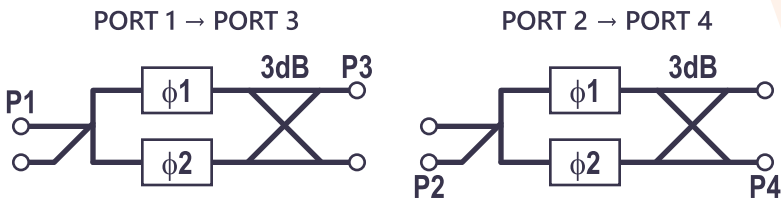

Ferrite Waveguide Multiplexer

MODE 1