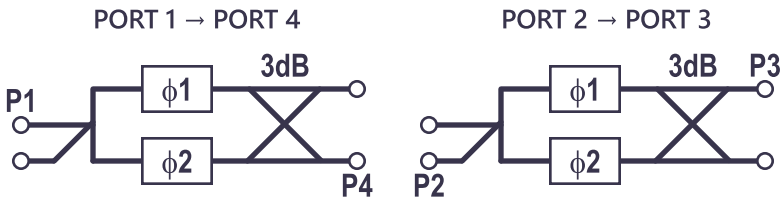

Ferrite Waveguide Multiplexer

Reconfigurable
High RF Power
Low Insertion Loss

Ferrite Waveguide Multiplexers allow the user to configure connections between a number of RF inputs and outputs through a single device. Depending on the mode selected, single ports at both input and output ends are connected, or a single port at either end is connected to multiple ports at the other end. Therefore, these devices can be considered to operate as either a multiplexer or de-multiplexer, but for the sake of simplicity, are known by the former term.

Generated data displayed here is taken from units of the configuration shown in the outline drawing on the next page. Please note that the extra waveguide length was provided per customer request. Also, the Mode 2 loss data includes 3 dB loss due to sidewall coupler characteristics.

Ferrite Waveguide Multiplexer

MODE 1

MODE 2

MODE 3

Outline Drawing

Sample of programs supported by MAG as OEM:

- APQ-164 B-1B ORS
- APQ-181 B-2
- APS-143 CP-140 Imaging
- APY-1/2 E-3 AWACS
- AR320 3D Air Defense
- ARTS-V1 / CLPS
- ARTS-V2
- ASARS-2 Synthetic Aperture
- ARSR-4 FAA Long Range
- ASTOR
- DWSR-2501C Doppler Weather
- Global Hawk Synthetic Aperture
- I-15/23 Reflectarray
- I-30 Simulator
- MPN-14K Landing Control
- PAAS Test Range
- Princeton Plasma Physics Laboratory
- RAC 3D Air Defense
- Skyshield 35 Air Defense
- Smart-L 3D Air Defense
- SPN-35C Approach Control
- SPQ-9B Surveillance / Tracking
- TPAAS Test Range
- TRS-3D Multimode
- TRS22XX 3D Air Defense
- ZPQ-1 Predator TESAR