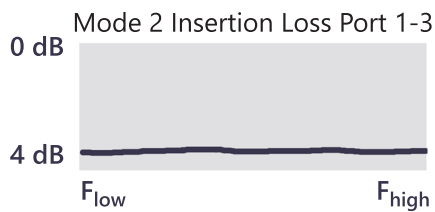

Ferrite Waveguide Multiplexer

Reconfigurable
High RF Power
Low Insertion Loss

Ferrite Waveguide Multiplexers allow the user to configure connections between a number of RF inputs and outputs through a single device. Depending on the mode selected, single ports at both input and output ends are connected, or a single port at either end is connected to multiple ports at the other end. Therefore, these devices can be considered to operate as either a multiplexer or de-multiplexer, but for the sake of simplicity, are known by the former term.

MAG's Ferrite Waveguide Multiplexers operate in three modes as described in the figures on the following page. Other modes are available, dependent on input amplitude and phase characteristics.

Measured values taken at lab ambient

Generated data displayed here is taken from units of the configuration shown in the outline drawing on the next page. Please note that the extra waveguide length was provided per customer request. Also, the Mode 2 loss data includes 3 dB loss due to sidewall coupler characteristics.