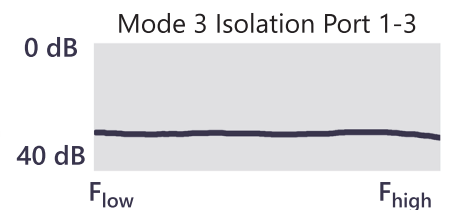

Ferrite Waveguide Multiplexer

Reconfigurable
High RF Power
Low Insertion Loss

Ferrite Waveguide Multiplexers allow the user to configure connections between a number of RF inputs and outputs through a single device. Depending on the mode selected, single ports at both input and output ends are connected, or a single port at either end is connected to multiple ports at the other end. Therefore, these devices can be considered to operate as either a multiplexer or de-multiplexer, but for the sake of simplicity, are known by the former term.

MAG's Ferrite Waveguide Multiplexers operate in three modes as described in the figures on the following page. Other modes are available, dependent on input amplitude and phase characteristics.

Measured values taken at lab ambient

Generated data displayed here is taken from units of the configuration shown in the outline drawing on the next page. Please note that the extra waveguide length was provided per customer request. Also, the Mode 2 loss data includes 3 dB loss due to sidewall coupler characteristics.