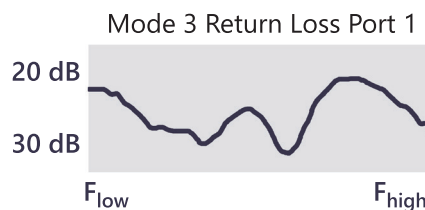

Ferrite Waveguide Multiplexer

Reconfigurable
High RF Power
Low Insertion Loss

Ferrite Waveguide Multiplexers allow the user to configure connections between a number of RF inputs and outputs through a single device. Depending on the mode selected, single ports at both input and output ends are connected, or a single port at either end is connected to multiple ports at the other end. Therefore, these devices can be considered to operate as either a multiplexer or de-multiplexer, but for the sake of simplicity, are known by the former term.

Generated data displayed here is taken from units of the configuration shown in the outline drawing on the next page. Please note that the extra waveguide length was provided per customer request. Also, the Mode 2 loss data includes 3 dB loss due to sidewall coupler characteristics.