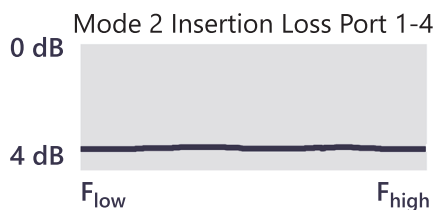

Ferrite Waveguide Multiplexer

Reconfigurable
High RF Power
Low Insertion Loss

Ferrite Waveguide Multiplexers allow the user to configure connections between a number of RF inputs and outputs through a single device. Depending on the mode selected, single ports at both input and output ends are connected, or a single port at either end is connected to multiple ports at the other end. Therefore, these devices can be considered to operate as either a multiplexer or de-multiplexer, but for the sake of simplicity, are known by the former term.

MAG's Ferrite Waveguide Multiplexers operate in three modes as described in the figures on the following page. Other modes are available, dependent on input amplitude and phase characteristics.

Measured values taken at lab ambient

Generated data displayed here is taken from units of the configuration shown in the outline drawing on the next page. Please note that the extra waveguide length was provided per customer request. Also, the Mode 2 loss data includes 3 dB loss due to sidewall coupler characteristics.